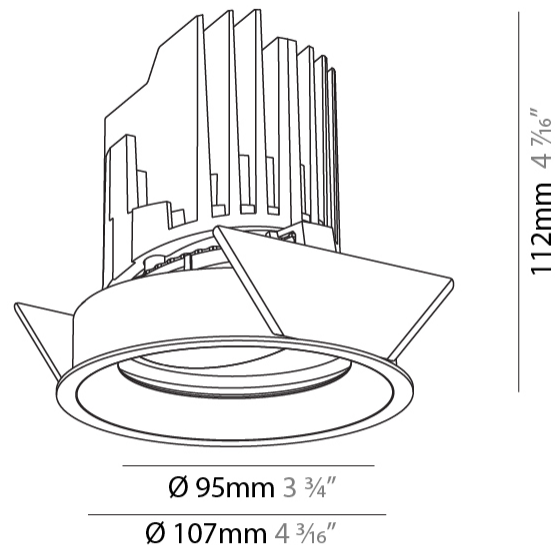

GENERAL

Series: Bioniq
 Subseries: Bioniq Round Adjustable
 Brand: Prolicht
 Division: Architectural
 Mounting Type: Recessed
 Mounting Location: Ceiling
 Subcategory: Downlight

PHYSICAL

Shape: Round
 Diameter (mm): 107
 Diameter (in): 4 3/16
 Height (mm): 112
 Height (in): 4 7/16
 Ceiling Thickness (mm): 10 / 12.5 / 15
 Ceiling Thickness (in): 3/8 or 1/2 or 9/16
 Min. Recessing Depth (mm): 130
 Min. Recessing Depth (in): 5 1/8
 Light Distribution: Adjustable / Downlight
 Weight (kg): 0.47
 Weight (lbs): 1.04
 Fixture Finish: SSR / BKV / CWI / CRY / HAB / UFT / ITA / RUA / FTG / MYG / LOD / PUS / FRO / FUP / KIA / POP / BLS / SPG / MEY / GOH / GUM / CHC / COM / ABZ / JAG / OBR / MOS / ROR
 Fixture Material: Aluminum Die Cast
 Cut-out Measurements: 98mm / 3 7/8"

LED

Number of LEDs: 1
 Color Temperature (°K): 2700 / 3000 / 3500 / 4000
 Max. Delivered Lumen (lm): 850 / 950 / 1019 / 1040
 Nominal Lumen (lm): 960 / 1070 / 1156 / 1180
 CRI: >90 CRI
 Efficiency (%): 0.885
 Lamp Life (hrs): 50000

OPTICAL

Reflector°: 10
 Adjustability: Rotational 355°; Tilt 30°

RATINGS AND CERTIFICATIONS

Certified By: Certified for North American Standards
 IP rating: IP20

	98mm 3 7/8"	130mm 5 1/8"	10 15mm 3/8" 9/16"	30°	355°	
A						